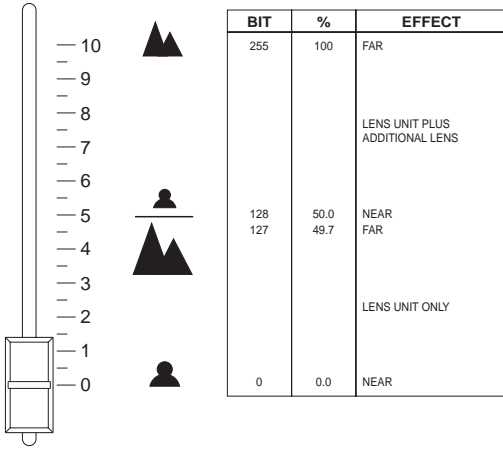

• FOCUS - channel 9