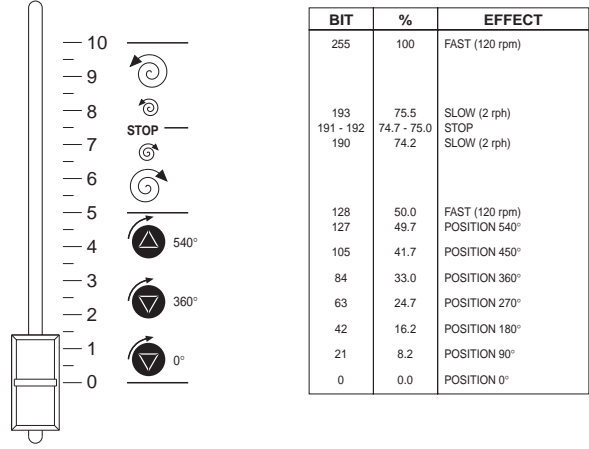

Operation with option 4 ON

BIT	%	EFFECT
255	100	BLUE FILTER
192	75.0	5 FACET PRISM
128	50.0	HEAVY FROST
64	25.0	LIGHT FROST
0	0.0	WHITE

• PRISM SELECTION AND ROTATION - channel 8

BIT	%	EFFECT
255	100	FAST (120 rpm)
231	90.5	SLOW (2 rpm)
230	90.0	STOP
229	89.7	SLOW (2 rpm)
204	80.0	FAST (120 rpm)
203	79.5	FAST (120 rpm)
180	70.5	SLOW (2 rpm)
179	70.0	STOP
178	69.7	SLOW (2 rpm)
153	60.0	FAST (120 rpm)
152	59.5	FAST (120 rpm)
129	50.5	SLOW (2 rpm)
128	50.0	STOP
127	49.7	SLOW (2 rpm)
102	40.0	FAST (120 rpm)
101	39.5	FAST (120 rpm)
78	30.5	SLOW (2 rpm)
77	30.0	STOP
76	29.7	SLOW (2 rpm)
51	20.0	FAST (120 rpm)
41 - 50	16.0 - 19.5	3D PRISM
31 - 40	12.0 - 15.5	CYLINDRICAL PRISM
21 - 30	8.2 - 11.7	2 FACE PRISM
11 - 20	4.2 - 8.0	4 FACE PRISM
0 - 10	0.0 - 4.0	WHITE

• FOCUS - channel 9

• GOBO ROTATION - channel 12

• FIXED GOBO SELECTION- channel 10

Operation with option 4 OFF

Operation with option 4 ON

• ROTATING GOBO SELECTION- channel 11