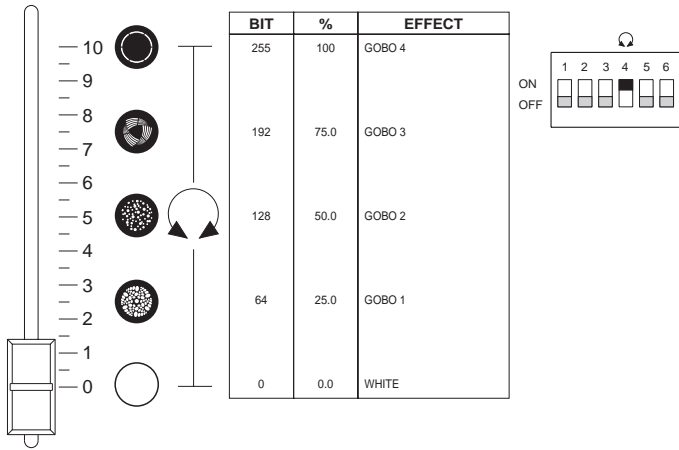

• FOCUS - channel 9

• GOBO ROTATION - channel 12

• FIXED GOBO SELECTION- channel 10

Operation with option 4 OFF

Operation with option 4 ON

• ROTATING GOBO SELECTION- channel 11