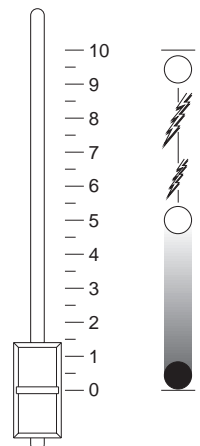

Operation with option 1 ON

BIT	%	EFFECT
255	100	FAST ROTATION (300 rpm)
128	50.0	SLOW ROTATION (10 rph)
120 - 127	47.0 - 49.7	PINK + WHITE
112 - 119	44.0 - 46.7	PINK
104 - 111	41.0 - 43.7	BLUE + PINK
96 - 103	37.5 - 40.5	BLUE
88 - 95	34.2 - 37.0	ORANGE + BLUE
80 - 87	31.2 - 34.0	ORANGE
72 - 79	28.2 - 31.0	GREEN + ORANGE
64 - 71	25.0 - 28.0	GREEN
56 - 63	22.0 - 24.7	VIOLET + GREEN
48 - 55	18.7 - 21.7	VIOLET
40 - 47	15.5 - 18.2	YELLOW + VIOLET
32 - 39	12.5 - 15.0	YELLOW
24 - 31	9.5 - 12.0	RED + YELLOW
16 - 23	6.2 - 9.0	RED
8 - 15	3.2 - 6.0	WHITE + RED
0 - 7	0.0 - 3.0	WHITE

Operation with option 2 ON

BIT	%	EFFECT
255	100	COOL FILTER
216	84.7	WARM FILTER
180	70.5	ORANGE
144	56.2	YELLOW
108	42.5	4 COLOURS
72	28.2	BLUE WITH HOLE
36	14.0	YELLOW WITH HOLE
0	0.0	WHITE

Operation with option 2 ON

BIT	%	EFFECT
255	100	WHITE
227	89.0	PINK
192	75.0	BLUE
164	64.2	ORANGE
128	50.0	GREEN
96	37.5	VIOLET
64	25.0	YELLOW
32	12.5	RED
0	0.0	WHITE

• DIMMER/STOPPER/STROBE - channel 4

BIT	%	EFFECT
244 - 255	95.5 - 100	OPEN
243	95.0	FAST STROBE (7 flash/sec.)
140	54.7	SLOW STROBE (1 flash/sec.)
128 - 139	50.0 - 54.2	OPEN
0	0.0	CLOSED