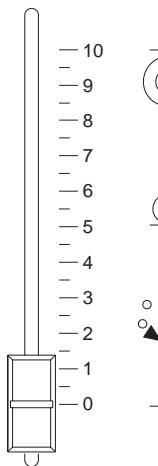

• COLOUR - channel 2

Operation with option 1, 2 and 3 OFF

BIT	%	EFFECT
240 - 255	94.0 - 100	PINK + WHITE
224 - 239	88.0 - 93.7	PINK
208 - 223	81.7 - 87.5	BLUE + PINK
192 - 207	75.0 - 81.2	BLUE
176 - 191	69.0 - 74.7	ORANGE + BLUE
160 - 175	63.0 - 68.7	ORANGE
144 - 159	56.2 - 62.5	GREEN + ORANGE
128 - 143	50.0 - 56.0	GREEN
112 - 127	44.0 - 49.7	VIOLET + GREEN
96 - 111	37.5 - 43.7	VIOLET
80 - 95	31.2 - 37.0	YELLOW + VIOLET
64 - 79	25.0 - 31.0	YELLOW
48 - 63	18.7 - 24.7	RED + YELLOW
32 - 47	12.5 - 18.2	RED
16 - 31	6.2 - 12.0	WHITE + RED
0 - 15	0.0 - 6.0	WHITE

• COLOUR EFFECTS - channel 3

Operation with options 2 and 3 OFF

BIT	%	EFFECT
252 - 255	98.7 - 100	COOL FILTER
234 - 251	91.7 - 98.2	WARM FILTER + COLD FILTER
216 - 233	84.7 - 91.2	WARM FILTER
198 - 215	77.5 - 84.2	ORANGE + WARM FILTER
180 - 197	70.5 - 77.0	ORANGE
162 - 179	63.7 - 70.0	YELLOW + ORANGE
144 - 161	56.2 - 63.2	YELLOW
126 - 143	49.5 - 56.0	4 COLOURS + YELLOW
108 - 125	42.5 - 49.0	4 COLOURS
90 - 107	35.0 - 42.0	BLUE WITH HOLE + 4 COLOURS
72 - 89	28.2 - 34.7	BLUE WITH HOLE
54 - 71	21.2 - 28.0	YELLOW WITH HOLE + BLUE WITH HOLE
36 - 53	14.0 - 21.0	YELLOW WITH HOLE
18 - 35	7.0 - 13.7	WHITE + YELLOW WITH HOLE
0 - 17	0.0 - 6.7	WHITE

Operation with option 1 ON

BIT	%	EFFECT
255	100	FAST ROTATION (300 rpm)
128	50.0	SLOW ROTATION (10 rph)
120 - 127	47.0 - 49.7	PINK + WHITE
112 - 119	44.0 - 46.7	PINK
104 - 111	41.0 - 43.7	BLUE + PINK
96 - 103	37.5 - 40.5	BLUE
88 - 95	34.2 - 37.0	ORANGE + BLUE
80 - 87	31.2 - 34.0	ORANGE
72 - 79	28.2 - 31.0	GREEN + ORANGE
64 - 71	25.0 - 28.0	GREEN
56 - 63	22.0 - 24.7	VIOLET + GREEN
48 - 55	18.7 - 21.7	VIOLET
40 - 47	15.5 - 18.2	YELLOW + VIOLET
32 - 39	12.5 - 15.0	YELLOW
24 - 31	9.5 - 12.0	RED + YELLOW
16 - 23	6.2 - 9.0	RED
8 - 15	3.2 - 6.0	WHITE + RED
0 - 7	0.0 - 3.0	WHITE