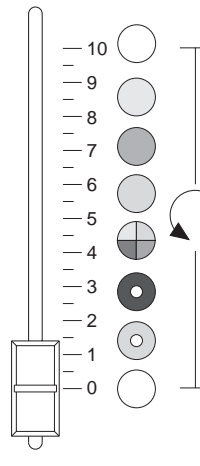

BIT	%	EFFECT
255	100	FAST ROTATION (300 rpm)
128	50.0	SLOW ROTATION (10 rph)
120 - 127	47.0 - 49.7	PINK + WHITE
112 - 119	44.0 - 46.7	PINK
104 - 111	41.0 - 43.7	BLUE + PINK
96 - 103	37.5 - 40.5	BLUE
88 - 95	34.2 - 37.0	ORANGE + BLUE
80 - 87	31.2 - 34.0	ORANGE
72 - 79	28.2 - 31.0	GREEN + ORANGE
64 - 71	25.0 - 28.0	GREEN
56 - 63	22.0 - 24.7	VIOLET + GREEN
48 - 55	18.7 - 21.7	VIOLET
40 - 47	15.5 - 18.2	YELLOW + VIOLET
32 - 39	12.5 - 15.0	YELLOW
24 - 31	9.5 - 12.0	RED + YELLOW
16 - 23	6.2 - 9.0	RED
8 - 15	3.2 - 6.0	WHITE + RED
0 - 7	0.0 - 3.0	WHITE

Operation with option 2 ON

BIT	%	EFFECT
255	100	COOL FILTER
216	84.7	WARM FILTER
180	70.5	ORANGE
144	56.2	YELLOW
108	42.5	4 COLOURS
72	28.2	BLUE WITH HOLE
36	14.0	YELLOW WITH HOLE
0	0.0	WHITE

Operation with option 2 ON