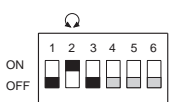

BIT	%	EFFECT
255	100	WHITE
227	89.0	PINK
192	75.0	BLUE
164	64.2	ORANGE
128	50.0	GREEN
96	37.5	VIOLET
64	25.0	YELLOW
32	12.5	RED
0	0.0	WHITE