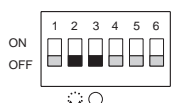

Operation with options 1 and 2 ON

BIT	%	EFFECT
255	100	FAST ROTATION (300 rpm)
128	50.0	SLOW ROTATION (10 rph)
113	44.2	PINK
96	37.5	BLUE
80	31.2	ORANGE
64	25.0	GREEN
48	18.7	VIOLET
32	12.5	YELLOW
16	6.2	RED
0	0.0	WHITE

• COLOUR - channel 2

Operation with option 1, 2 and 3 OFF

BIT	%	EFFECT
240 - 255	94.0 - 100	PINK + WHITE
224 - 239	88.0 - 93.7	PINK
208 - 223	81.7 - 87.5	BLUE + PINK
192 - 207	75.0 - 81.2	BLUE
176 - 191	69.0 - 74.7	ORANGE + BLUE
160 - 175	63.0 - 68.7	ORANGE
144 - 159	56.2 - 62.5	GREEN + ORANGE
128 - 143	50.0 - 56.0	GREEN
112 - 127	44.0 - 49.7	VIOLET + GREEN
96 - 111	37.5 - 43.7	VIOLET
80 - 95	31.2 - 37.0	YELLOW + VIOLET
64 - 79	25.0 - 31.0	YELLOW
48 - 63	18.7 - 24.7	RED + YELLOW
32 - 47	12.5 - 18.2	RED
16 - 31	6.2 - 12.0	WHITE + RED
0 - 15	0.0 - 6.0	WHITE

• COLOUR EFFECTS - channel 3

Operation with options 2 and 3 OFF

BIT	%	EFFECT
252 - 255	98.7 - 100	COOL FILTER
234 - 251	91.7 - 98.2	WARM FILTER + COLD FILTER
216 - 233	84.7 - 91.2	WARM FILTER
198 - 215	77.5 - 84.2	ORANGE + WARM FILTER
180 - 197	70.5 - 77.0	ORANGE
162 - 179	63.7 - 70.0	YELLOW + ORANGE
144 - 161	56.2 - 63.2	YELLOW
126 - 143	49.5 - 56.0	4 COLOURS + YELLOW
108 - 125	42.5 - 49.0	4 COLOURS
90 - 107	35.0 - 42.0	BLUE WITH HOLE + 4 COLOURS
72 - 89	28.2 - 34.7	BLUE WITH HOLE
54 - 71	21.2 - 28.0	YELLOW WITH HOLE + BLUE WITH HOLE
36 - 53	14.0 - 21.0	YELLOW WITH HOLE
18 - 35	7.0 - 13.7	WHITE + YELLOW WITH HOLE
0 - 17	0.0 - 6.7	WHITE