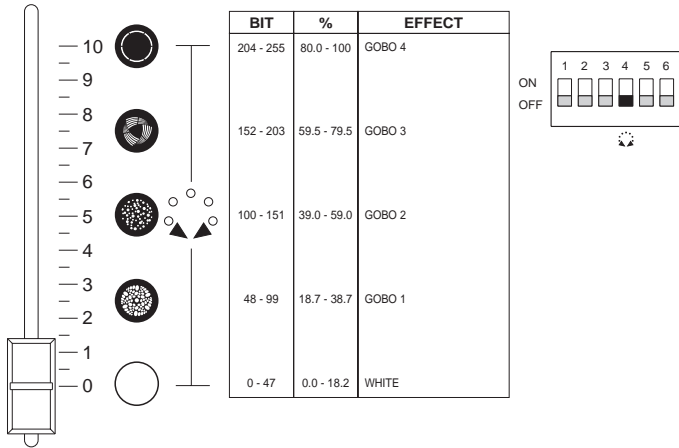

• FOCUS - channel 9

• GOBO ROTATION - channel 12

• FIXED GOBO SELECTION- channel 10

Operation with option 4 OFF

Operation with option 4 ON

• ROTATING GOBO SELECTION- channel 11