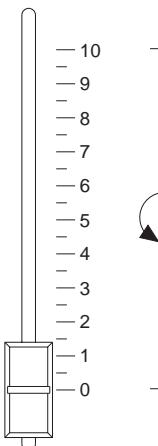

BIT	%	EFFECT
255	100	WHITE
227	89.0	PINK
192	75.0	BLUE
164	64.2	ORANGE
128	50.0	GREEN
96	37.5	VIOLET
64	25.0	YELLOW
32	12.5	RED
0	0.0	WHITE