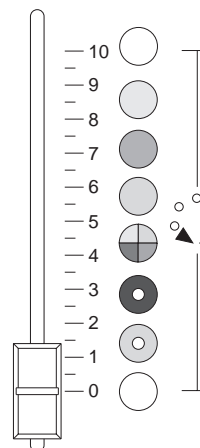

• COLOUR - channel 2

Operation with option 1, 2 and 3 OFF

BIT	%	EFFECT
240 - 255	94.0 - 100	PINK + WHITE
224 - 239	88.0 - 93.7	PINK
208 - 223	81.7 - 87.5	BLUE + PINK
192 - 207	75.0 - 81.2	BLUE
176 - 191	69.0 - 74.7	ORANGE + BLUE
160 - 175	63.0 - 68.7	ORANGE
144 - 159	56.2 - 62.5	GREEN + ORANGE
128 - 143	50.0 - 56.0	GREEN
112 - 127	44.0 - 49.7	VIOLET + GREEN
96 - 111	37.5 - 43.7	VIOLET
80 - 95	31.2 - 37.0	YELLOW + VIOLET
64 - 79	25.0 - 31.0	YELLOW
48 - 63	18.7 - 24.7	RED + YELLOW
32 - 47	12.5 - 18.2	RED
16 - 31	6.2 - 12.0	WHITE + RED
0 - 15	0.0 - 6.0	WHITE

• COLOUR EFFECTS - channel 3

Operation with options 2 and 3 OFF

BIT	%	EFFECT
252 - 255	98.7 - 100	COOL FILTER
234 - 251	91.7 - 98.2	WARM FILTER + COLD FILTER
216 - 233	84.7 - 91.2	WARM FILTER
198 - 215	77.5 - 84.2	ORANGE + WARM FILTER
180 - 197	70.5 - 77.0	ORANGE
162 - 179	63.7 - 70.0	YELLOW + ORANGE
144 - 161	56.2 - 63.2	YELLOW
126 - 143	49.5 - 56.0	4 COLOURS + YELLOW
108 - 125	42.5 - 49.0	4 COLOURS
90 - 107	35.0 - 42.0	BLUE WITH HOLE + 4 COLOURS
72 - 89	28.2 - 34.7	BLUE WITH HOLE
54 - 71	21.2 - 28.0	YELLOW WITH HOLE + BLUE WITH HOLE
36 - 53	14.0 - 21.0	YELLOW WITH HOLE
18 - 35	7.0 - 13.7	WHITE + YELLOW WITH HOLE
0 - 17	0.0 - 6.7	WHITE

Operation with option 1 ON

BIT	%	EFFECT
255	100	FAST ROTATION (300 rpm)
128	50.0	SLOW ROTATION (10 rph)
120 - 127	47.0 - 49.7	PINK + WHITE
112 - 119	44.0 - 46.7	PINK
104 - 111	41.0 - 43.7	BLUE + PINK
96 - 103	37.5 - 40.5	BLUE
88 - 95	34.2 - 37.0	ORANGE + BLUE
80 - 87	31.2 - 34.0	ORANGE
72 - 79	28.2 - 31.0	GREEN + ORANGE
64 - 71	25.0 - 28.0	GREEN
56 - 63	22.0 - 24.7	VIOLET + GREEN
48 - 55	18.7 - 21.7	VIOLET
40 - 47	15.5 - 18.2	YELLOW + VIOLET
32 - 39	12.5 - 15.0	YELLOW
24 - 31	9.5 - 12.0	RED + YELLOW
16 - 23	6.2 - 9.0	RED
8 - 15	3.2 - 6.0	WHITE + RED
0 - 7	0.0 - 3.0	WHITE